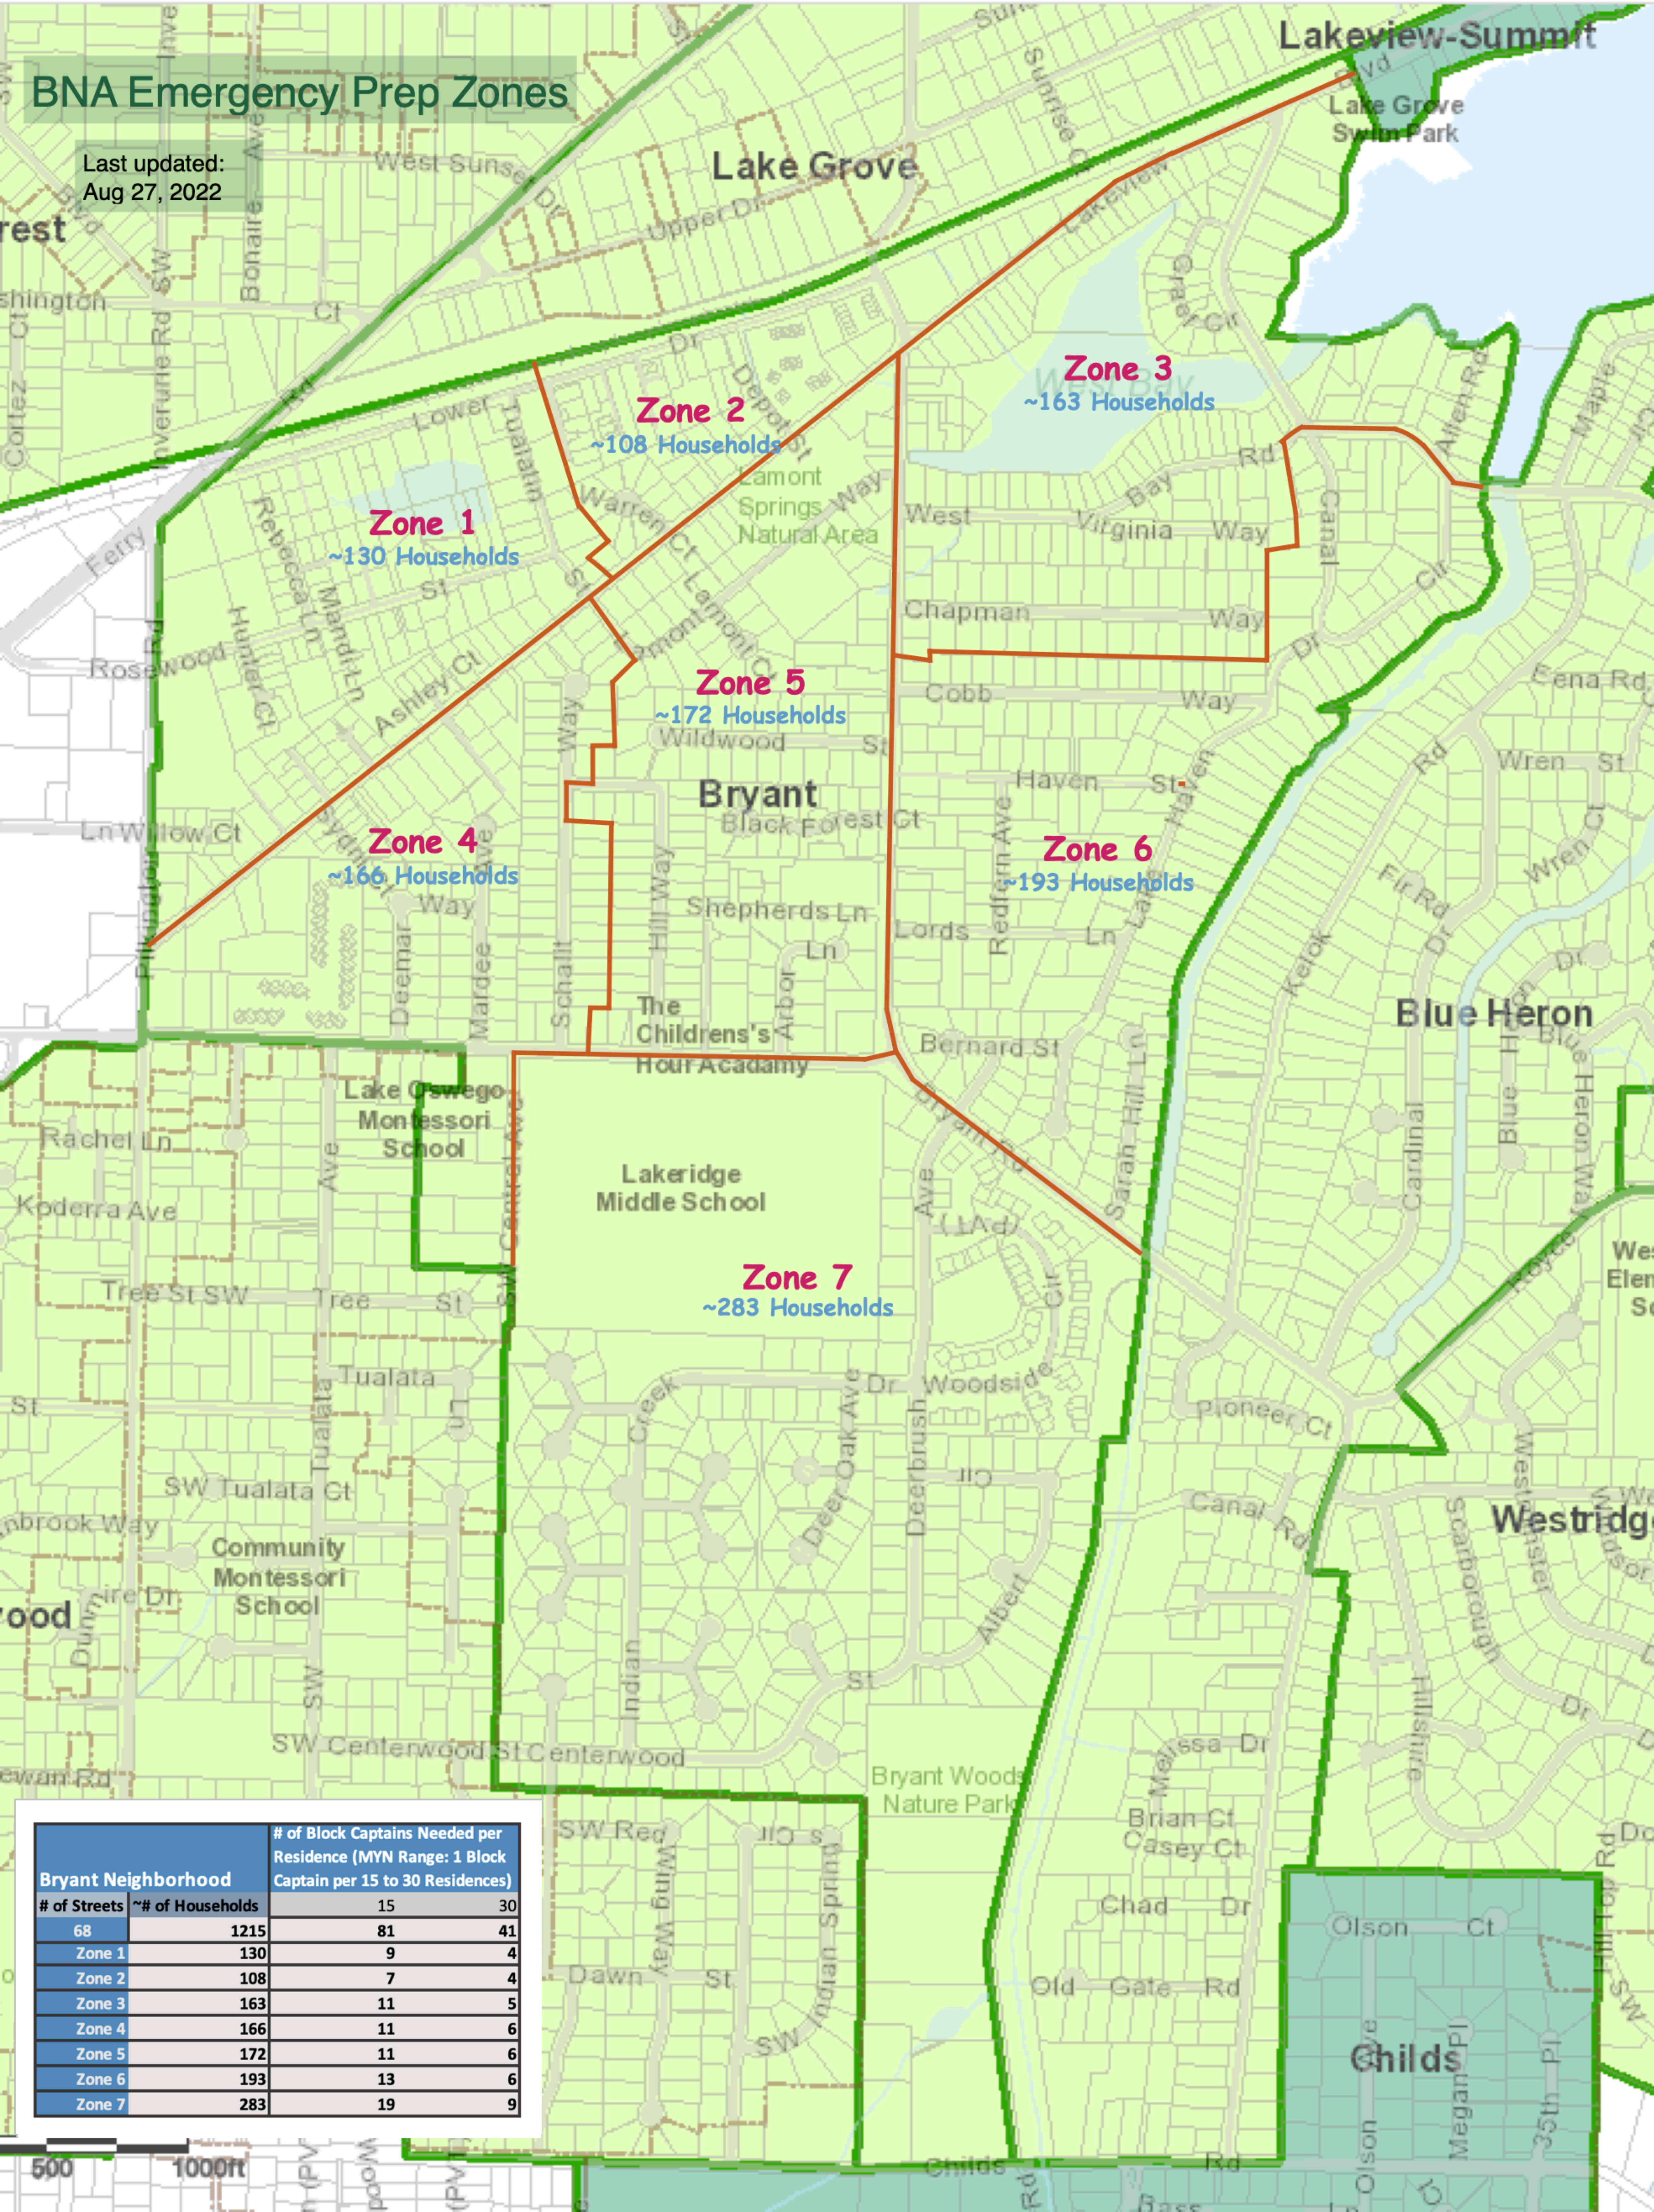

BNA Emergency Prep Zones

Last updated:
Aug 27, 2022

Bryant Neighborhood		# of Block Captains Needed per Residence (MYN Range: 1 Block Captain per 15 to 30 Residences)	
# of Streets	# of Households	15	30
68	1215	81	41
Zone 1	130	9	4
Zone 2	108	7	4
Zone 3	163	11	5
Zone 4	166	11	6
Zone 5	172	11	6
Zone 6	193	13	6
Zone 7	283	19	9

500 1000ft